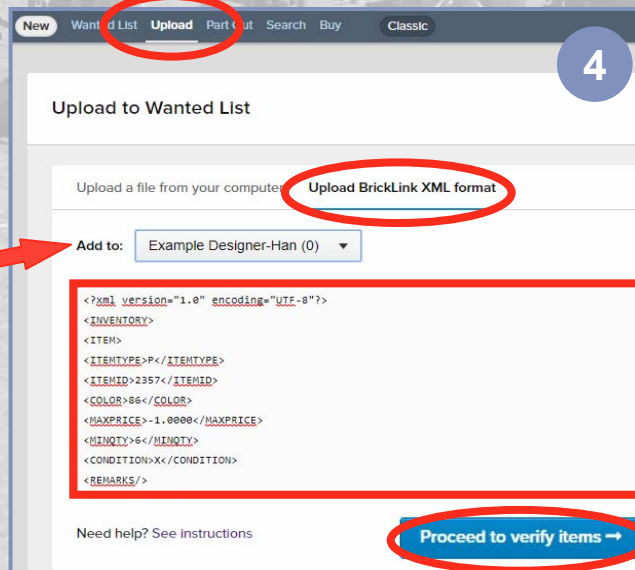

How to upload the XML content to Bricklink.com

- 1 On my website
- Right-click on the Bricklink icon
 - select 'save link as...'
 - Save the xml file on your computer

- 2 On your computer
- Open the xml file in 'Notepad'
 - Select all content by 'Control-A' keyboard combination