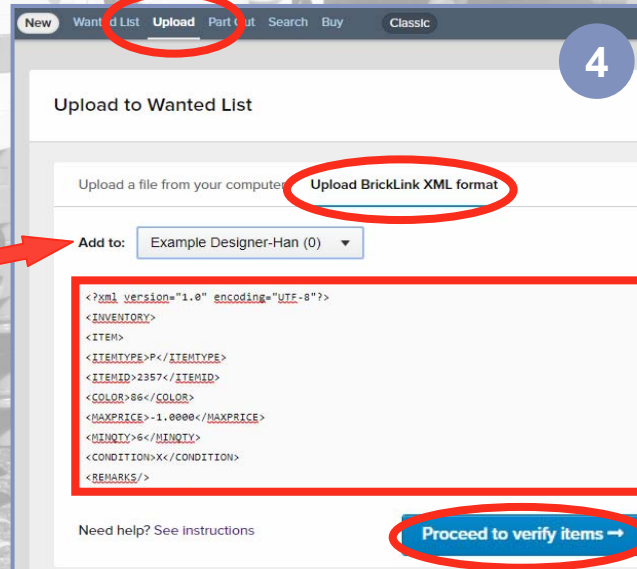

How to upload the XML content to Bricklink.com

- 1 On my website
- Right-click on the Bricklink icon
 - select 'save link as...'
 - Save the xml file on your computer

- 2 On your computer
- Open the xml file in 'Notepad'
 - Select all content by 'Control-A' keyboard combination