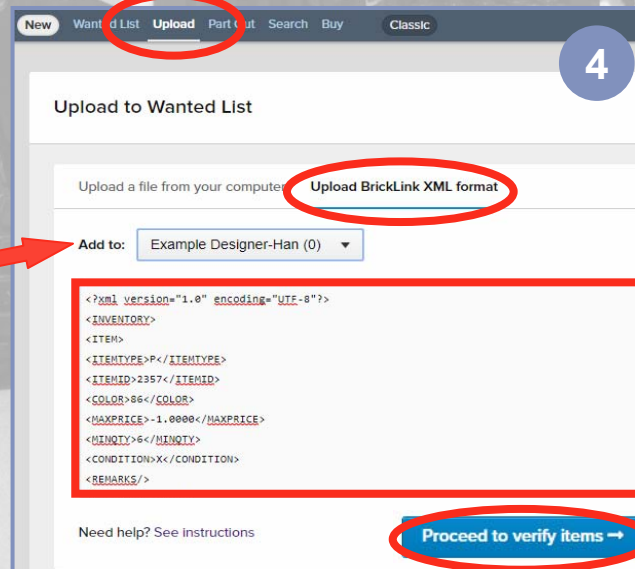

How to upload the XML content to Bricklink.com

- 1 On my website
- Right-click on the Bricklink icon
 - select 'save link as...'
 - Save the xml file on your computer

- 2 On your computer
- Open the xml file in 'Notepad'
 - Select all content by 'Control-A' keyboard combination