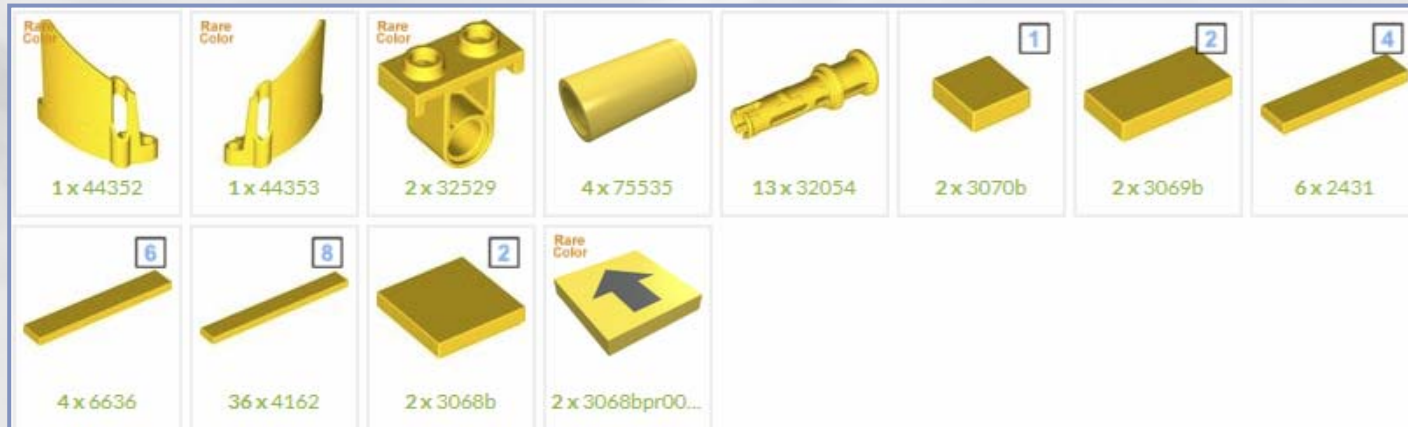

Dump Truck - 8

Pneumatic Tube BLACK

1x 5 cm
1x 10 cm
2x 14 cm
2x 15 cm
1x 20 cm
1x 29 cm

Pneumatic Tube LIGHT BLUISH GRAY

1x 5 cm
3x 8 cm
2x 12 cm
1x 29 cm

Color guide for this page: Yellow