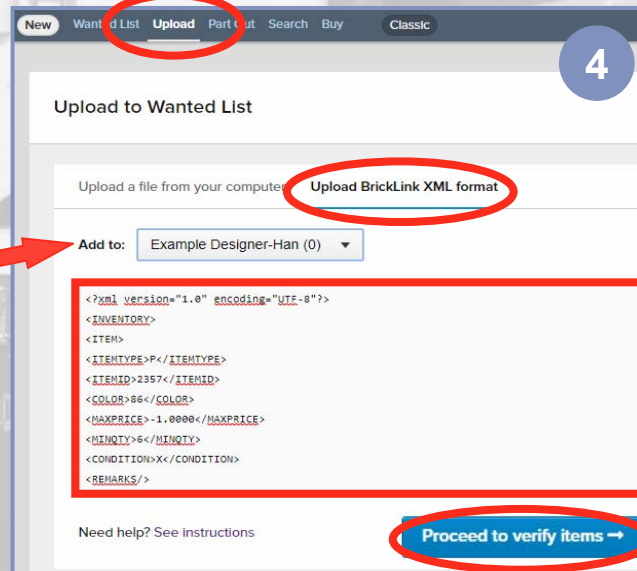

# How to upload the XML content to Bricklink.com

- 1 On my website
- Right-click on the Bricklink icon
  - select 'save link as...'
  - Save the xml file on your computer

- 2 On your computer
- Open the xml file in 'Notepad'
  - Select all content by 'Control-A' keyboard combination