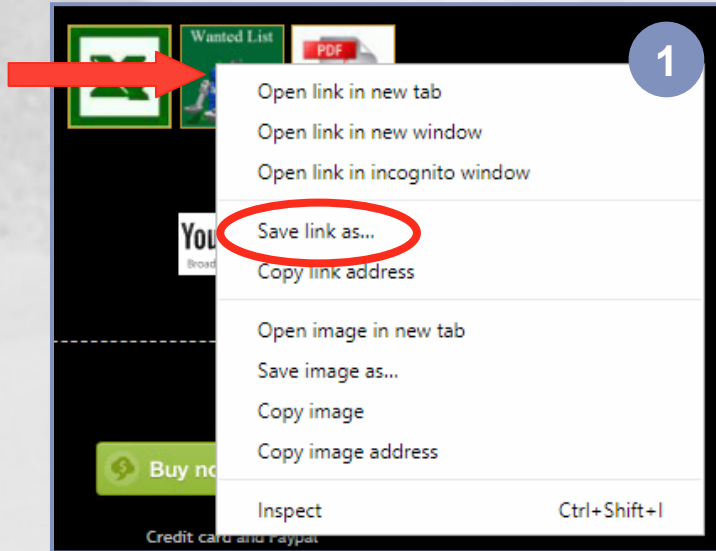

How to upload the XML content to Bricklink.com

1. 1 On my website
2. Right-click on the Bricklink icon
   - select 'save link as...'
   - Save the xml file on your computer

1. 2 On your computer
2. Open the xml file in 'Notepad'
   - Select all content by 'Control-A' keyboard combination