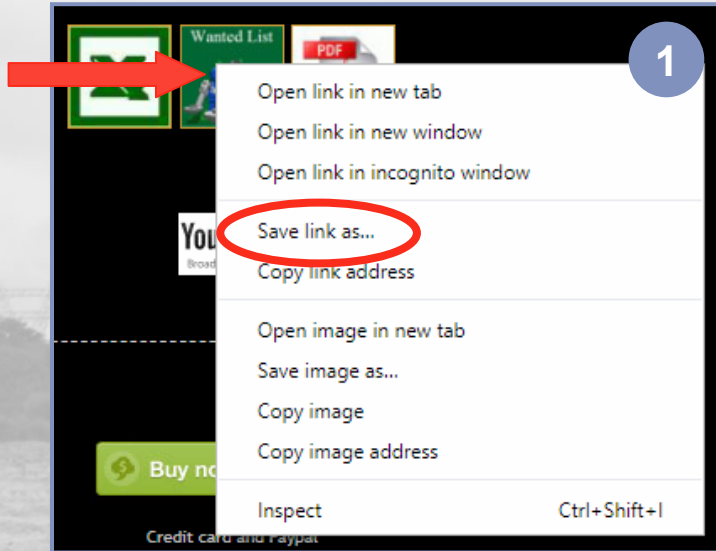

How to upload the XML content to Bricklink.com

- 1 On my website
- Right-click on the Bricklink icon
 - select 'save link as...'
 - Save the xml file on your computer

- 2 On your computer
- Open the xml file in 'Notepad'
 - Select all content by 'Control-A' keyboard combination