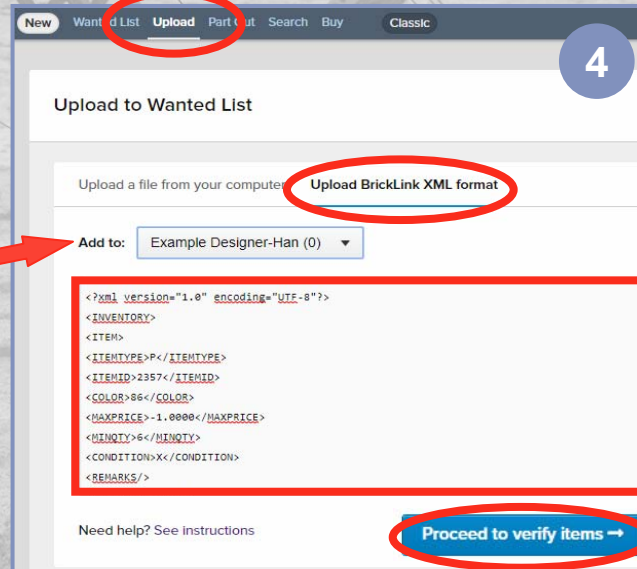

How to upload the XML content to Bricklink.com

- 1 On my website
- Right-click on the Bricklink icon
 - select 'save link as...'
 - Save the xml file on your computer

- 2 On your computer
- Open the xml file in 'Notepad'
 - Select all content by 'Control-A' keyboard combination