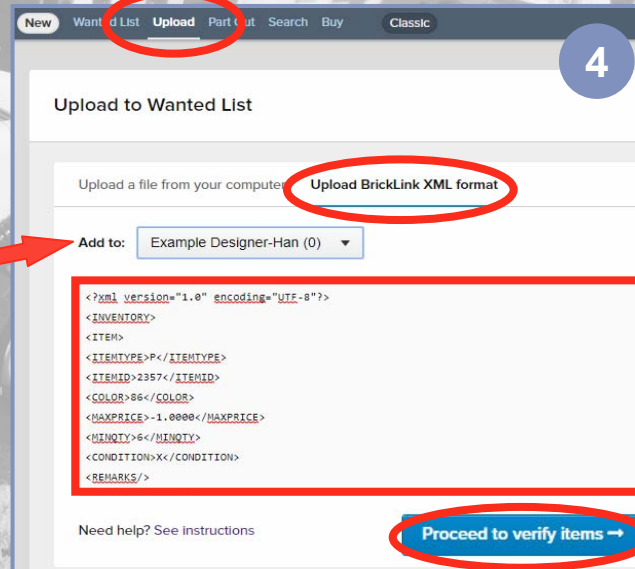

How to upload the XML content to Bricklink.com

- 1 On my website
- Right-click on the Bricklink icon
 - select 'save link as...'
 - Save the xml file on your computer

- 2 On your computer
- Open the xml file in 'Notepad'
 - Select all content by 'Control-A' keyboard combination