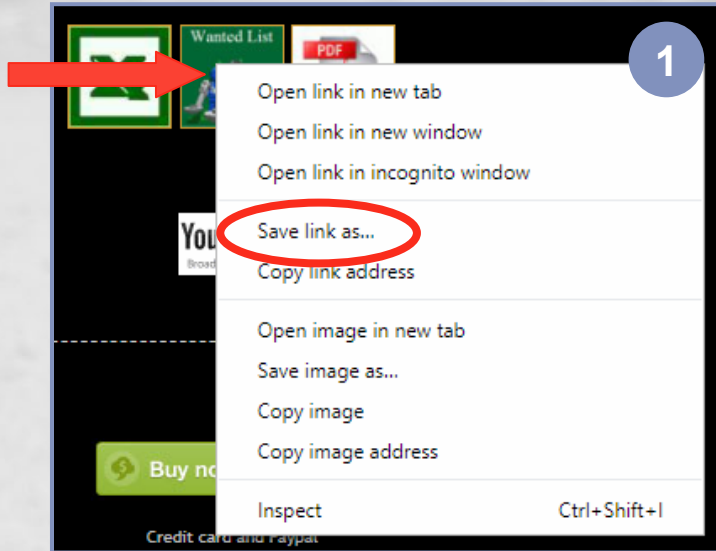

How to upload the XML content to Bricklink.com

1. 1 **On my website**
2. Right-click on the Bricklink icon
   - select 'save link as...'
   - Save the xml file on your computer

1. 2 **On your computer**
2. Open the xml file in 'Notepad'
   - Select all content by 'Control-A' keyboard combination