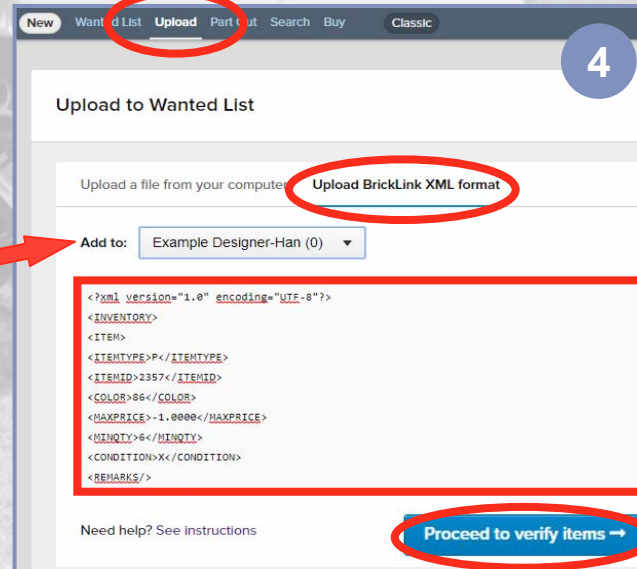

How to upload the XML content to Bricklink.com

- 1 **On my website**
- Right-click on the Bricklink icon
 - select 'save link as...'
 - Save the xml file on your computer

- 2 **On your computer**
- Open the xml file in 'Notepad'
 - Select all content by 'Control-A' keyboard combination