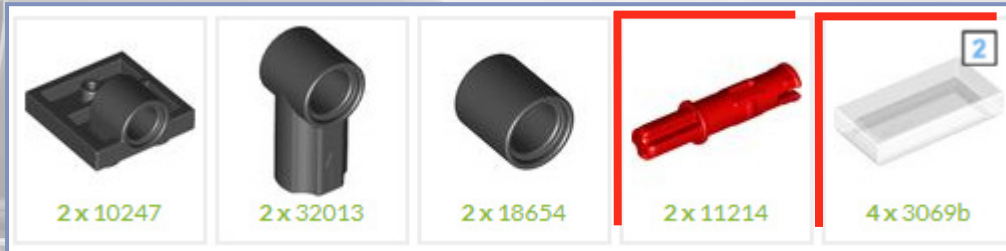

Original @ Weesp (NL)

Remote Controlled @ Egmond aan Zee (NL)

Concrete Mixer Truck

(42112 Remote Controlled)

Extra Parts Inventory

Information

#42112 Concrete Mixer - Modifications

This booklet contains *remote-control* modifications for the original #42112 LEGO set. The extra parts needed are shown on the next pages. The fake engine remains operational.

Color guide for this page: Black, Blue, Dark Bluish Gray, Light Bluish Gray

Extra part list – 42112 Concrete mixer truck (2)

 2 x 64179	 8 x 32123b	 1 x 46372	 1 x 4716	 4 x 3070b	 1 x 3070bpr00...	 1 x 3069bpr01...	 1 x 63864
 2 x 2431	 1 x 87079	 4 x 56145	 8 x 32054	 1 x 10247	 5 x 32062	 6 x 11214	 7 x 3713
 1 x 99008	 2 x 18575	 1 x 22168 <small>Rare Color LED lights Powered Up</small>	 2 x 6141	 4 x 25214	 2 x 3960	 1 x 21980	 2 x 32523
 1 x 6632	 2 x 40490	 2 x 18654	 2 x 62462	 3 x 49283 <small>Rare Color</small>	 6 x 32123b		

Color guide for this page: Light Bluish Gray, Orange, Red, Tan, Trans-clear, White, Yellow

Optional part list – 42112 Concrete mixer truck (3)

Color guide for this page: Black, Red, Trans-clear

Remote Controlled